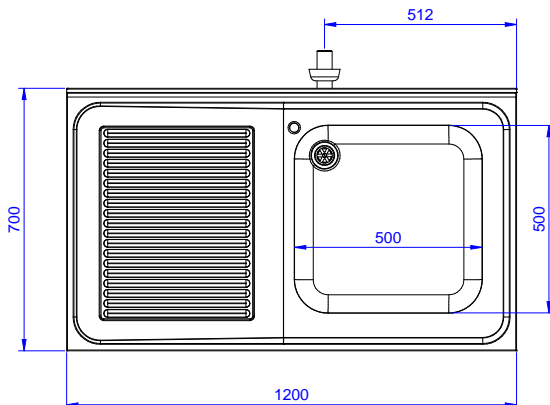

Cupboard Sink with 1 bowl
500x500mm, with left hand
drainer, 1200mm

Short Form Specification

Item No. _____

Made entirely from stainless steel. Inner welded frame in stainless steel. Unique connection of panels to inner frame. Worktop in 304 AISI stainless steel (50mm high) incorporates a layer of sound deadening material and has upturned edges. Upstand (h=100mm)

APPROVAL: _____

Experience the Excellence
www.electroluxprofessional.com

Front

Side

D = Drain

Top

Drain:

Drainer position: Left

Key Information:

Cabinet width:	1145 mm
Cabinet depth:	645 mm
Cabinet height:	385 mm
External dimensions, Width:	1200 mm
External dimensions, Depth:	700 mm
External dimensions, Height:	1000 mm
Upstand Dimensions, Height:	100 mm
Upstand Dimensions, Depth:	13 mm
Upstand Dimensions, Radius:	R=10
Bowls number	1
Bowl dimensions	500x500xH250
Number and type of doors:	2 Sliding
Net weight:	55 kg