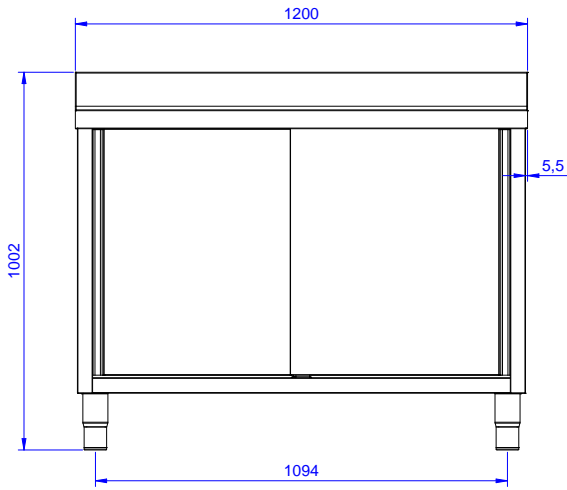

Front

Side

D = Drain

Drain:

Drainer position: Left

Key Information:

Cabinet width:	1145 mm
Cabinet depth:	645 mm
Cabinet height:	385 mm
External dimensions, Width:	1200 mm
External dimensions, Depth:	700 mm
External dimensions, Height:	1000 mm
Upstand Dimensions, Height:	100 mm
Upstand Dimensions, Depth:	13 mm
Upstand Dimensions, Radius:	R=10
Bowls number	1
Bowl dimensions	500x500xH250
Number and type of doors:	2 Sliding
Net weight:	55 kg