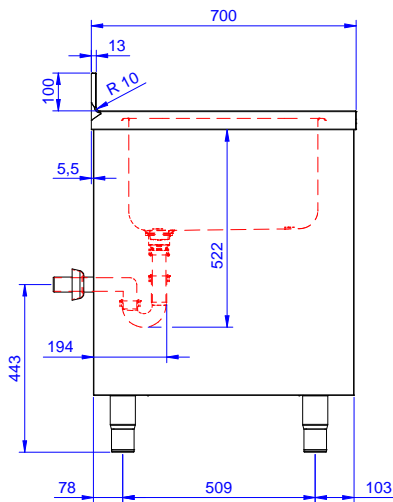

Cupboard Sink with 1 bowl
500x500mm, with left hand
drainer, 1200mm

Short Form Specification

Item No. _____

Made entirely from stainless steel. Inner welded frame in stainless steel. Unique connection of panels to inner frame. Worktop in 304 AISI stainless steel (50mm high) incorporates a layer of sound deadening material and has upturned edges. Upstand (h=100mm)

APPROVAL: _____

Experience the Excellence
www.electroluxprofessional.com

Front

Side

D = Drain

Top

Drain:

Drainer position: Left

Key Information:

Cabinet width:	1145 mm
Cabinet depth:	645 mm
Cabinet height:	385 mm
External dimensions, Width:	1200 mm
External dimensions, Depth:	700 mm
External dimensions, Height:	1000 mm
Upstand Dimensions, Height:	100 mm
Upstand Dimensions, Depth:	13 mm
Upstand Dimensions, Radius:	R=10
Bowls number	1
Bowl dimensions	500x500xH250
Number and type of doors:	2 Sliding
Net weight:	55 kg